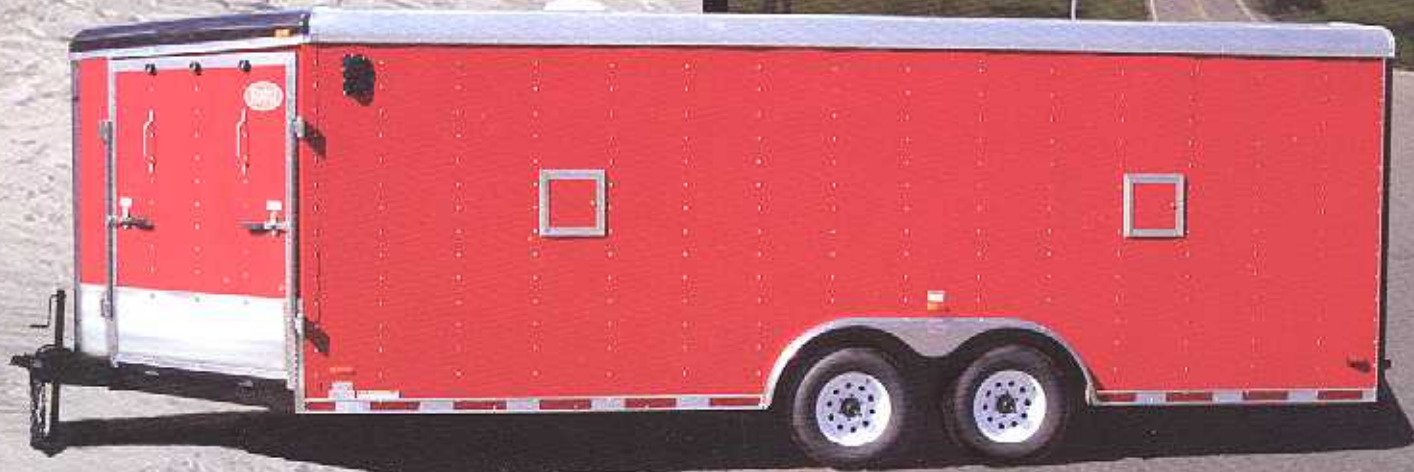

STANDARDS

- 16" Centers on Frame
- Beavertail Ramp Door
- Triple Tube Tongue
- 3/8" Plywood Walls
- White Ceiling Liner
- 4 D-Rings
- 9 Rope Ties
- 2 12v Domes with Switch
- ATP Kick Plate