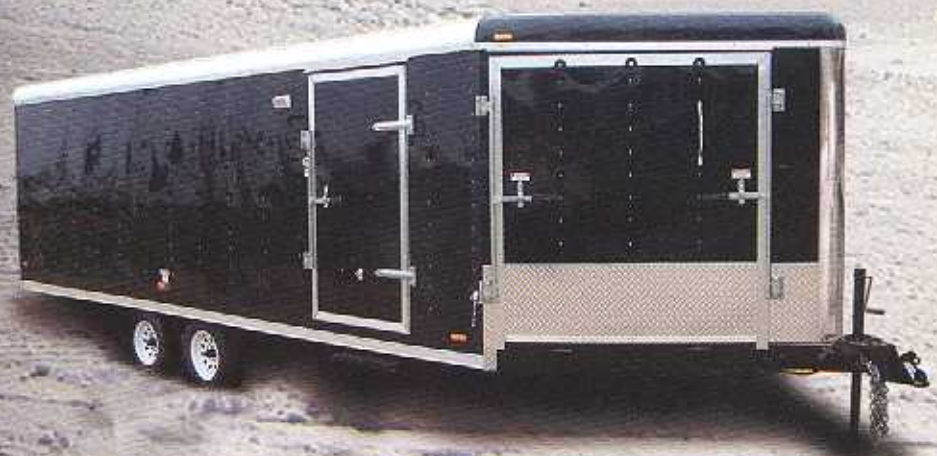

ROYAL CARGO

Snowmobile/ATV Trailers

STANDARDS

- .030 Exterior Aluminum
- 5' U Nose with Fiberglass Cap
- 1 Piece Aluminum Roof
- 32" Camlock Door
- .080 Roof Cove
- Stoneguard
- 1 Roof Vent
- Porch Light
- Undercoated Frame
- Treated Plywood Floors
- ATP Kick Plate
- Front Ramp Door
- Beavertail Ramp Door
No Beavertail on 7 Wides
- 2 12v Dome Lights with Switch
- Weight Distribution Brackets
- 15" Wheels on 7 Wide Trailers
- 14" Wheels on 8.5 Wide Trailers
- White Vinyl Ceiling & Walls

www.royalcargotrailers.com • 1-877-283-7260
51798 County Road 39 • Middlebury, Indiana 46540

A LEADER IN QUALITY • SERVICE • CRAFTSMANSHIP

ROYAL CARGO

RSCT Combination Car/Snowmobile

STANDARDS

- .030 Exterior Metal
- 5' D Nose with Ramp
- Fiberglass Cap
- 36" Camlock Door
- ATP Stoneguard
- One Piece Aluminum Roof
- .080 Roof Cove
- Brite Dip Wedge Nose
- 1 Roof Vent
- 2 Access Doors

STANDARDS

- 16" Centers on Frame
- Beavertail Ramp Door
- Triple Tube Tongue
- 3/8" Plywood Walls
- White Ceiling Liner
- 4 D-Rings
- 9 Rope Ties
- 2 12v Domes with Switch
- ATP Kick Plate

BLACK

CHARCOAL GRAY